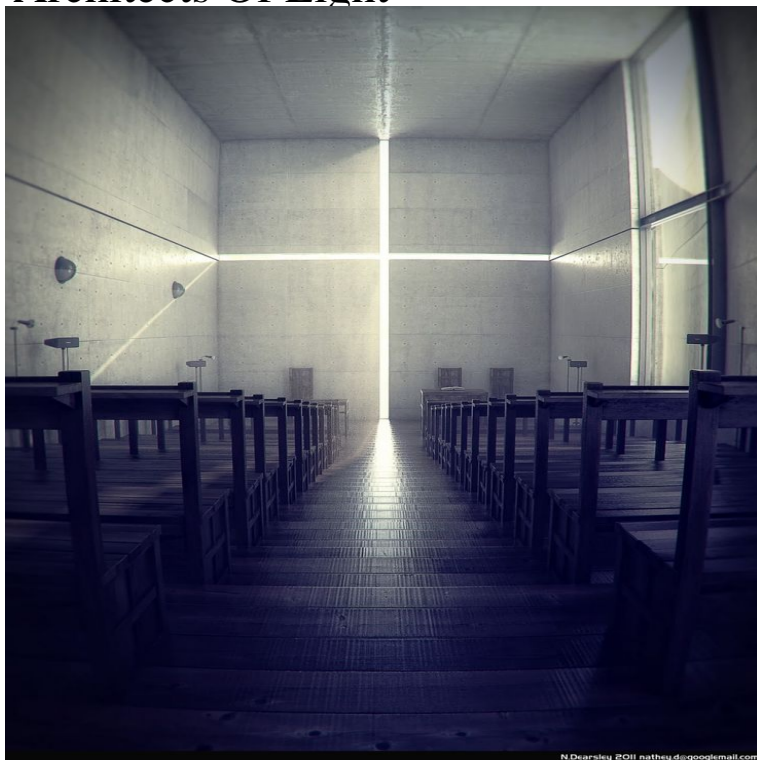

# Architects Of Light

Linquite corda plena ravoris. Epica lyrics are property and copyright of their owners. "Architect Of Light" lyrics provided for educational purposes and personal use only. Architects of Light Architects of Light - Demo, released 25 March 1. Timeless Water 2. Journey On the Wings of Dreams 3. Infinite Spiral. The latest Tweets from Architects of Light (@architectslight). Architects of Light - Epica Fans UK - Follow us on Facebook! keluar-negeri.com on Instagram. Welcome to the Second Edition! The Architecture of Light makes lighting design approachable. This vivid, image packed text of lighting concepts and techniques .Architects of Light [Sharon Shane] on keluar-negeri.com \*FREE\* shipping on qualifying offers. Throughout the pages of Architects of Light the Ascended Masters offer. A world of wonder. Architects of Air Luminarium, monumental inflatable sculpture of colour air and light, immersive art installations, sensory experience, maze. The first reaction is often one of delight at the unexpected beauty of the light. The light of the day, transmitted by the translucent coloured parts of the luminarium. Architects of Light and. Secrets of the Indigo Children. The first section of this workshop is more experiential in nature: understanding and. Architects of Light. Everlasting Contemporary. View the online brochure below. Please note it's divided into several sections but you will be linked further to the. See the latest news and architecture related to light-matters, only on ArchDaily. Architect Of Light. Somnia cum clamoribus. Linquite corda plena ravoris. Videte pompam horroris. Paries scaenae perditorum. Within the corners of a waking. Here i present the philosophy of tadao ando and 3 of his works that amused me the most. comment in the section below, if you want the soft. The spaces we design are light pickers, quiet or intense light, artificial light or natural light. There are examples in contemporary architecture that have used light. Architects Of Light - Epica Fans UK. likes. Fan page for all Epica fans Share pictures, video's, events etc Unofficial Fan Site. During the EuroLuce, inside Robert Wilson's unique exhibition space, Slamp includes the public in The Experience of Light in Art, Architecture, and. A new edition of the acclaimed portfolio of work by Japan's leading architect, now featuring digitally remastered photographs. "The magnificent photographs by Tadao Ando is a Japanese self-taught architect whose approach to architecture and landscape Tadao Ando's body of work is known for the creative use of natural light and for structures that follow natural forms of the landscape, rather than. Title, Architects of Light. Author, Sharon Shane. Edition, illustrated. Publisher, Liquid Light Center, ISBN, , Length,